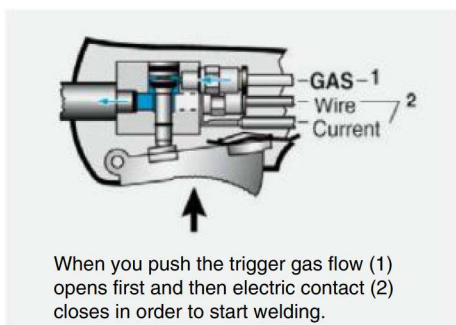

TOPS 140V

CE EN60974-7

CODE	↔		📄	🔌
MA0476	2 m	6.5'	140 V GAS VALVE	 DIRECT

TECHNICAL DATA		
TOPS 140V		
	0,65 kg	1.43 lb
V PEAK	113	
	0,6 ÷ 1,0 mm	.023" ÷ .040"
X 30%	140A CO2 - 140A MIX	

	CODE			Ø		↔	REF		
1	MC0017		nozzle	9,5 mm	3/8"	53 mm	2-1/16"	145.0123	10
1	MC0018		nozzle	12 mm	1/2"	53 mm	2-1/16"	145.0075	10
1	MC0019		nozzle	16 mm	5/8"	53 mm	2-1/16"	145.0041	10
1	MC0020		nozzle	16 mm	5/8"	61,5 mm	2"-13/32	145.0168	10
1	MC0266		nozzle	13 mm	1/2"	53 mm	2-1/16"	145.0143	10
2	MD0008-06		M6 - Cu	0,6 mm	.023"	25 mm	31/32"	140.0008	20
2	MD0008-08		M6 - Cu	0,8 mm	.030"	25 mm	31/32"	140.0059	20
2	MD0008-09		M6 - Cu	0,9 mm	.035"	25 mm	31/32"	140.0177	20
2	MD0008-10		M6 - Cu	1,0 mm	.040"	25 mm	31/32"	140.0253	20
2	MD0008-12		M6 - Cu	1,2 mm	.045"	25 mm	31/32"	140.0387	20
20	GM0218		blue steel liner	0,6 ÷ 1,0 mm	.023" ÷ .040"	3 m	10'		1

	CODE			
5	MF0190		Tops 140 V torch head	1
7	MT0100		handle kit	1

	CODE			
8	MN0032		cable assembly - 2 m / 6.5' - 140 V	1