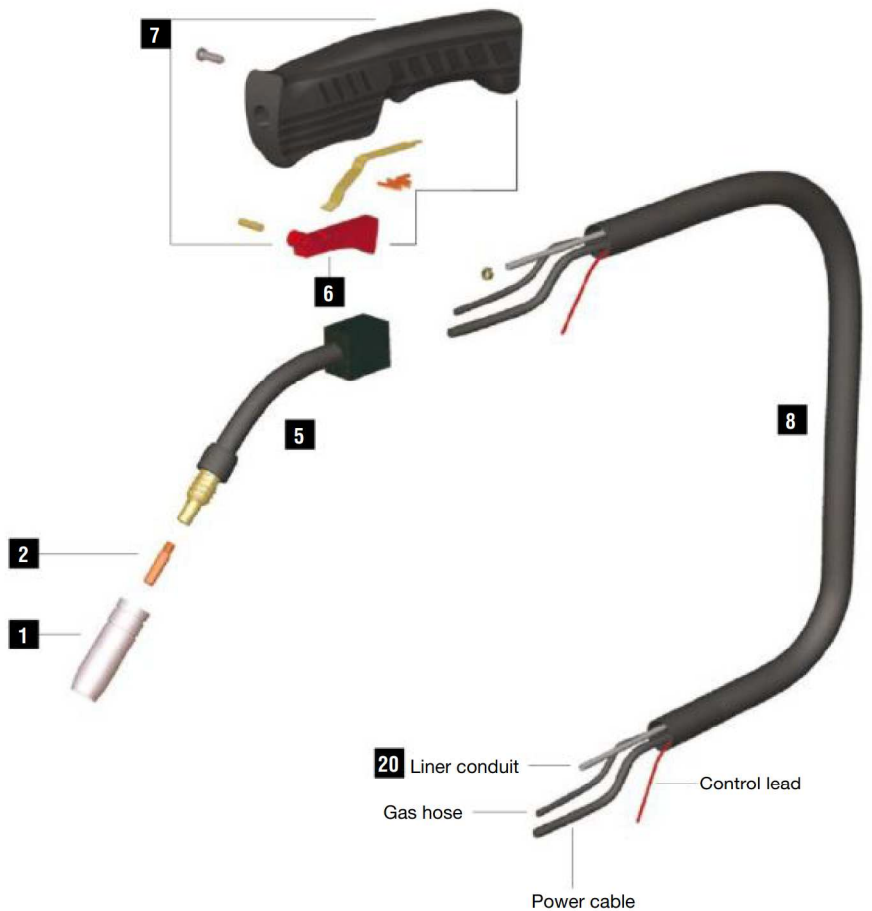

TOPS 140V

CE EN60974-7

CODE	↔		📄	🔌
MA0476	2 m	6.5'	140 V GAS VALVE	 DIRECT

TECHNICAL DATA		
TOPS 140V		
	0,65 kg	1.43 lb
V PEAK	113	
	0,6 ÷ 1,0 mm	.023" ÷ .040"
X 30%	140A CO2 - 140A MIX	

	CODE			Ø		↔	REF		
1	MC0017		nozzle	9,5 mm	3/8"	53 mm	2-1/16"	145.0123	10
1	MC0018		nozzle	12 mm	1/2"	53 mm	2-1/16"	145.0075	10
1	MC0019		nozzle	16 mm	5/8"	53 mm	2-1/16"	145.0041	10
1	MC0020		nozzle	16 mm	5/8"	61,5 mm	2"-13/32	145.0168	10
1	MC0266		nozzle	13 mm	1/2"	53 mm	2-1/16"	145.0143	10
2	MD0008-06		M6 - Cu	0,6 mm	.023"	25 mm	31/32"	140.0008	20
2	MD0008-08		M6 - Cu	0,8 mm	.030"	25 mm	31/32"	140.0059	20
2	MD0008-09		M6 - Cu	0,9 mm	.035"	25 mm	31/32"	140.0177	20
2	MD0008-10		M6 - Cu	1,0 mm	.040"	25 mm	31/32"	140.0253	20
2	MD0008-12		M6 - Cu	1,2 mm	.045"	25 mm	31/32"	140.0387	20
20	GM0218		blue steel liner	0,6 ÷ 1,0 mm	.023" ÷ .040"	3 m	10'		1

	CODE			
5	MF0190		Tops 140 V torch head	1
7	MT0100		handle kit	1

	CODE			
8	MN0032		cable assembly - 2 m / 6.5' - 140 V	1