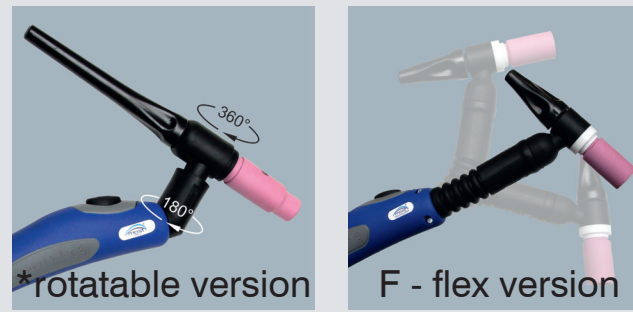

Torch bodies gas/liquid cooling

No.	Spare parts	Cat. No.
1	Torch body T9 MOST	56 13 003350
	Torch body T9F (flex) MOST	56 13 003351
1.1	Torch body T9FXL L=75 mm (flex) MOST	56 13 00335L
	Torch body T9FXXL L=100 mm (flex) MOST	56 13 00335X
2	Torch body T17 MOST	56 13 003367
2.1	Torch body T17F (flex) MOST	56 13 003382
3	Torch body T17V MOST	56 13 003417
4	Torch body T26 MOST	56 13 003398
4.1	Torch body T26F (flex) MOST	56 13 003397
5	Torch body T26V MOST	56 13 003369
5.1	Torch body T26VF (flex) MOST	56 13 003370
6	Torch body T125 MOST (rotatable*)	56 13 003510
7	Torch body T20 MOST	56 13 003375
7.1	Torch body T20F (flex) MOST	56 13 200008
	Torch body T20FXL L=75 mm (flex) MOST	56 13 003466
	Torch body T20FXXL L=100 mm (flex) MOST	56 13 003467
	Torch body T20FXXL L=125 mm (flex) MOST	56 13 003468
8	Torch body T18 MOST	56 13 003372
8.1	Torch body T18F (flex) MOST	56 13 200010
9	Torch body T18SC MOST	56 13 200012
10	Torch body T24W MOST	56 13 200014
11	Torch body T250 MOST (rotatable*)	56 13 003515
12	Torch body T225F (flex) MOST	56 13 003520
13.1	Torch head T125/250 small 9/20 MOST	56 13 003525
13.2	Torch head T125/250 large 17/18/26 MOST	56 13 003526
14.1	Torch head T225F 9/20 70° MOST	56 13 003530
14.2	Torch head T225F 9/20 90° MOST	56 13 003531
14.3	Torch head T225F 9/20 180° MOST	56 13 003532
15.1	Torch head T225F 17/18/26 70° MOST	56 13 003540
15.2	Torch head T225F 17/18/26 90° MOST	56 13 003541
15.3	Torch head T225F 17/18/26 180° MOST	56 13 003542
16.1	Torch head T225F 24W 70° MOST	56 13 003550
16.2	Torch head T225F 24W 90° MOST	56 13 003551