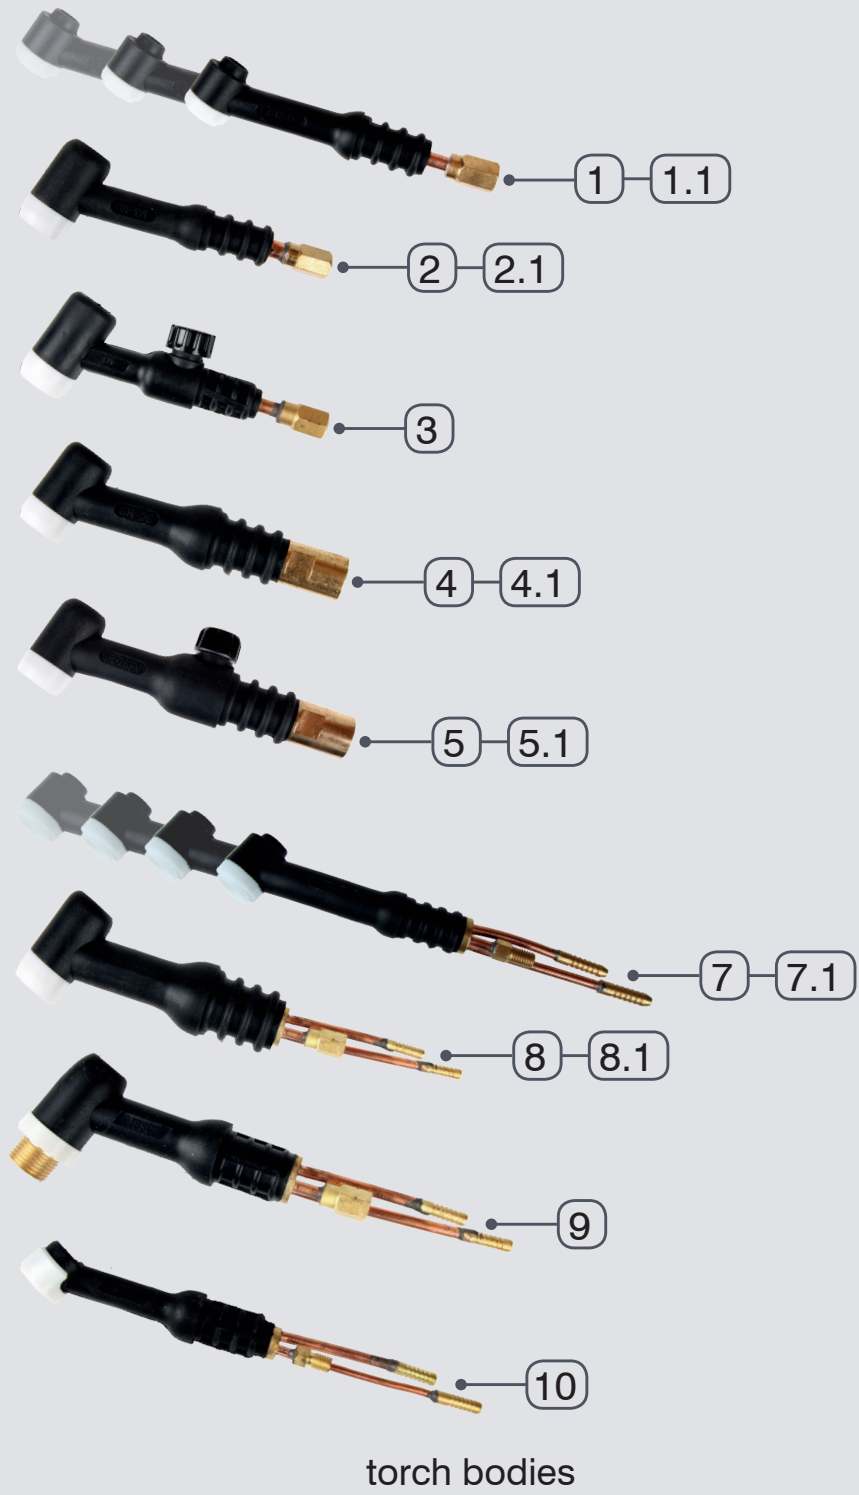

Torch bodies gas/liquid cooling

No.	Spare parts	Cat. No.
1	Torch body T9 MOST	56 13 003350
	Torch body T9F (flex) MOST	56 13 003351
1.1	Torch body T9FXL L=75 mm (flex) MOST	56 13 00335L
	Torch body T9FXXL L=100 mm (flex) MOST	56 13 00335X
2	Torch body T17 MOST	56 13 003367
2.1	Torch body T17F (flex) MOST	56 13 003382
3	Torch body T17V MOST	56 13 003417
4	Torch body T26 MOST	56 13 003398
4.1	Torch body T26F (flex) MOST	56 13 003397
5	Torch body T26V MOST	56 13 003369
5.1	Torch body T26VF (flex) MOST	56 13 003370
6	Torch body T125 MOST (rotatable*)	56 13 003510
7	Torch body T20 MOST	56 13 003375
7.1	Torch body T20F (flex) MOST	56 13 200008
	Torch body T20FXL L=75 mm (flex) MOST	56 13 003466
	Torch body T20FXXL L=100 mm (flex) MOST	56 13 003467
	Torch body T20FXXL L=125 mm (flex) MOST	56 13 003468
8	Torch body T18 MOST	56 13 003372
8.1	Torch body T18F (flex) MOST	56 13 200010
9	Torch body T18SC MOST	56 13 200012
10	Torch body T24W MOST	56 13 200014
11	Torch body T250 MOST (rotatable*)	56 13 003515
12	Torch body T225F (flex) MOST	56 13 003520
13.1	Torch head T125/250 small 9/20 MOST	56 13 003525
13.2	Torch head T125/250 large 17/18/26 MOST	56 13 003526
14.1	Torch head T225F 9/20 70° MOST	56 13 003530
14.2	Torch head T225F 9/20 90° MOST	56 13 003531
14.3	Torch head T225F 9/20 180° MOST	56 13 003532
15.1	Torch head T225F 17/18/26 70° MOST	56 13 003540
15.2	Torch head T225F 17/18/26 90° MOST	56 13 003541
15.3	Torch head T225F 17/18/26 180° MOST	56 13 003542
16.1	Torch head T225F 24W 70° MOST	56 13 003550
16.2	Torch head T225F 24W 90° MOST	56 13 003551