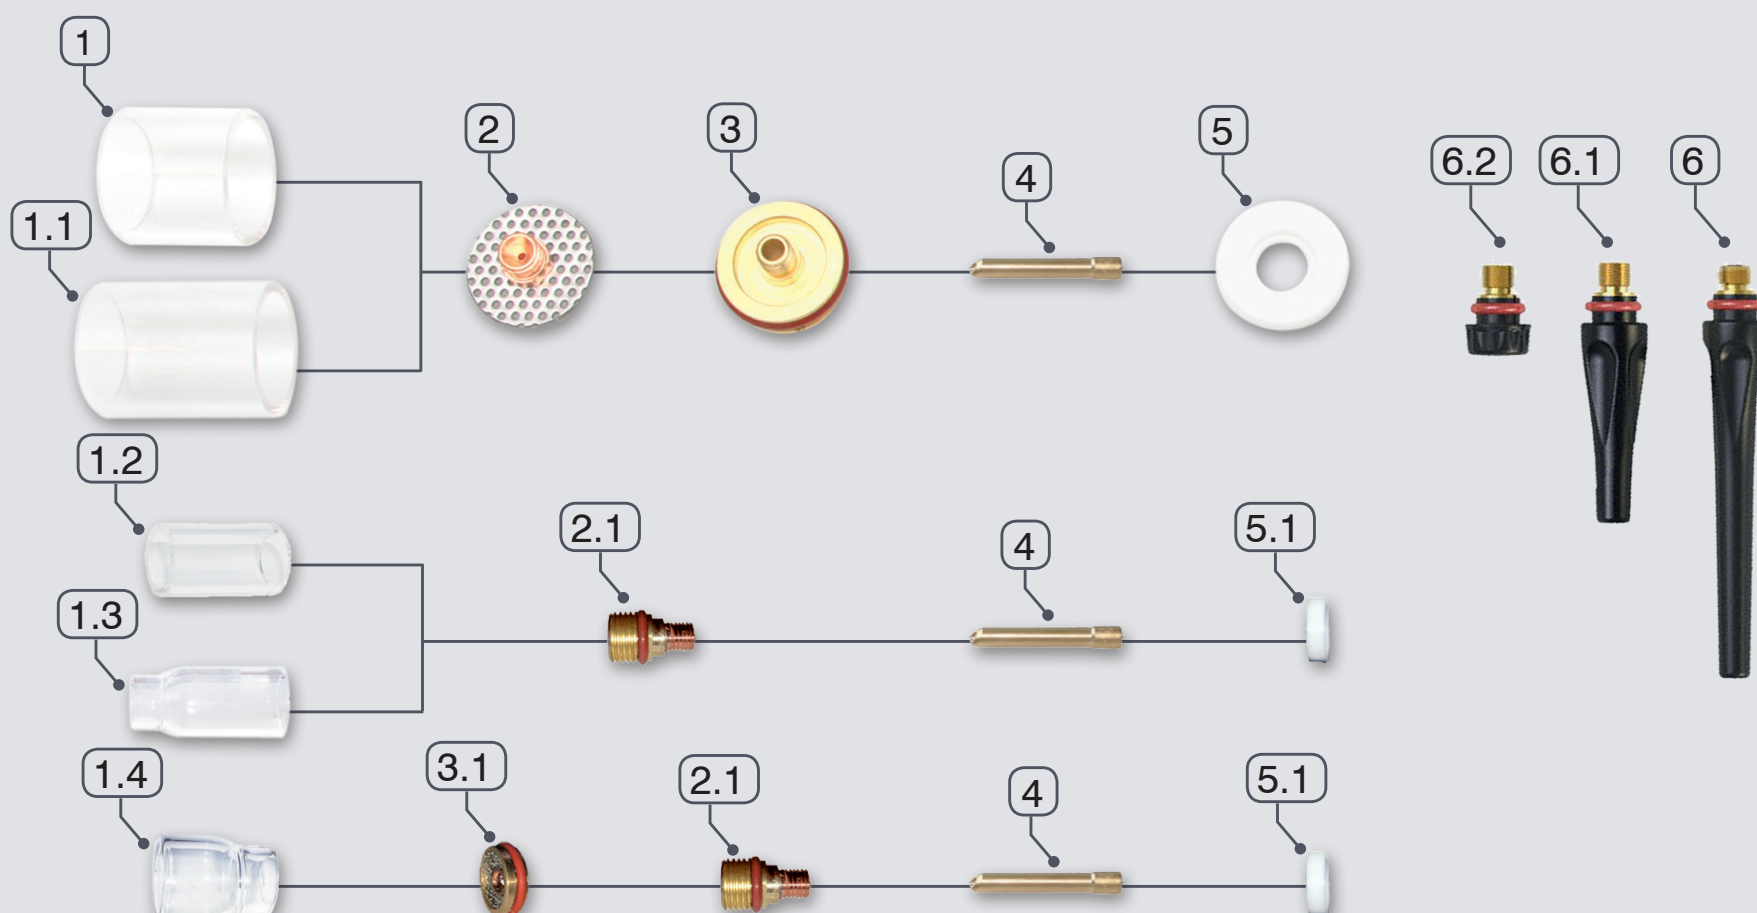

Spare parts for TIG torches 17, 18 i 26

T125/T250 for torch head large (no. 13.2)

T225F for torch heads large (no. 15.1, 15.2, 15.3)