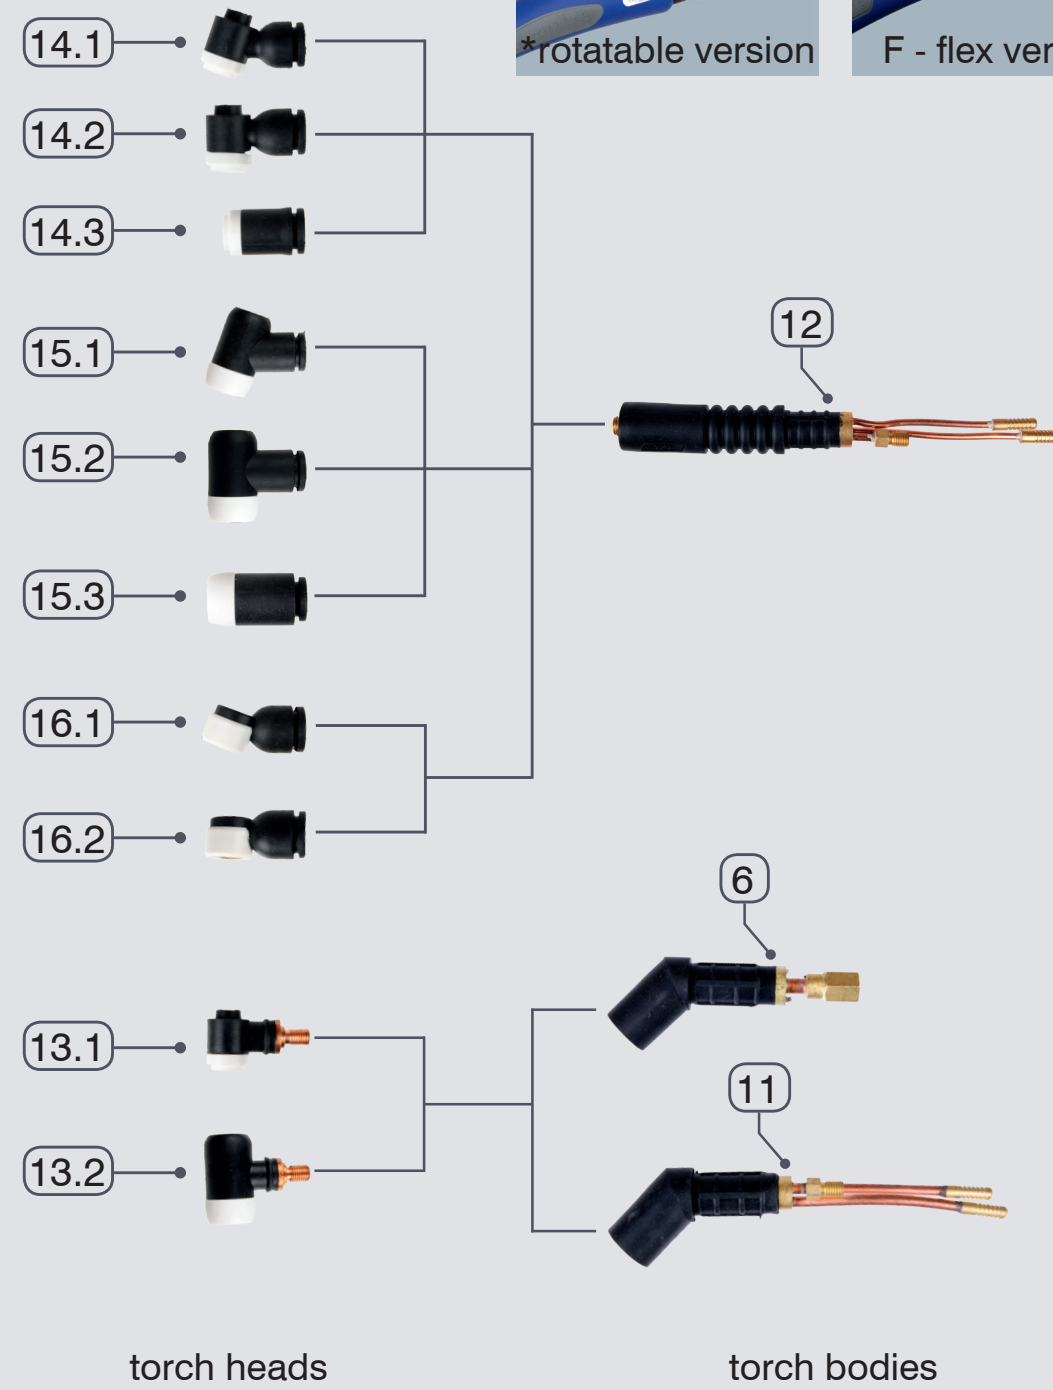

Torch bodies gas/liquid cooling

No.	Spare parts	Cat. No.
1	Torch body T9 MOST	56 13 003350
	Torch body T9F (flex) MOST	56 13 003351
1.1	Torch body T9FXL L=75 mm (flex) MOST	56 13 00335L
	Torch body T9FXXL L=100 mm (flex) MOST	56 13 00335X
2	Torch body T17 MOST	56 13 003367
2.1	Torch body T17F (flex) MOST	56 13 003382
3	Torch body T17V MOST	56 13 003417
4	Torch body T26 MOST	56 13 003398
4.1	Torch body T26F (flex) MOST	56 13 003397
5	Torch body T26V MOST	56 13 003369
5.1	Torch body T26VF (flex) MOST	56 13 003370
6	Torch body T125 MOST (rotatable*)	56 13 003510
7	Torch body T20 MOST	56 13 003375
7.1	Torch body T20F (flex) MOST	56 13 200008
	Torch body T20FXL L=75 mm (flex) MOST	56 13 003466
	Torch body T20FXXL L=100 mm (flex) MOST	56 13 003467
	Torch body T20FXXL L=125 mm (flex) MOST	56 13 003468
8	Torch body T18 MOST	56 13 003372
8.1	Torch body T18F (flex) MOST	56 13 200010
9	Torch body T18SC MOST	56 13 200012
10	Torch body T24W MOST	56 13 200014
11	Torch body T250 MOST (rotatable*)	56 13 003515
12	Torch body T225F (flex) MOST	56 13 003520
13.1	Torch head T125/250 small 9/20 MOST	56 13 003525
13.2	Torch head T125/250 large 17/18/26 MOST	56 13 003526
14.1	Torch head T225F 9/20 70° MOST	56 13 003530
14.2	Torch head T225F 9/20 90° MOST	56 13 003531
14.3	Torch head T225F 9/20 180° MOST	56 13 003532
15.1	Torch head T225F 17/18/26 70° MOST	56 13 003540
15.2	Torch head T225F 17/18/26 90° MOST	56 13 003541
15.3	Torch head T225F 17/18/26 180° MOST	56 13 003542
16.1	Torch head T225F 24W 70° MOST	56 13 003550
16.2	Torch head T225F 24W 90° MOST	56 13 003551