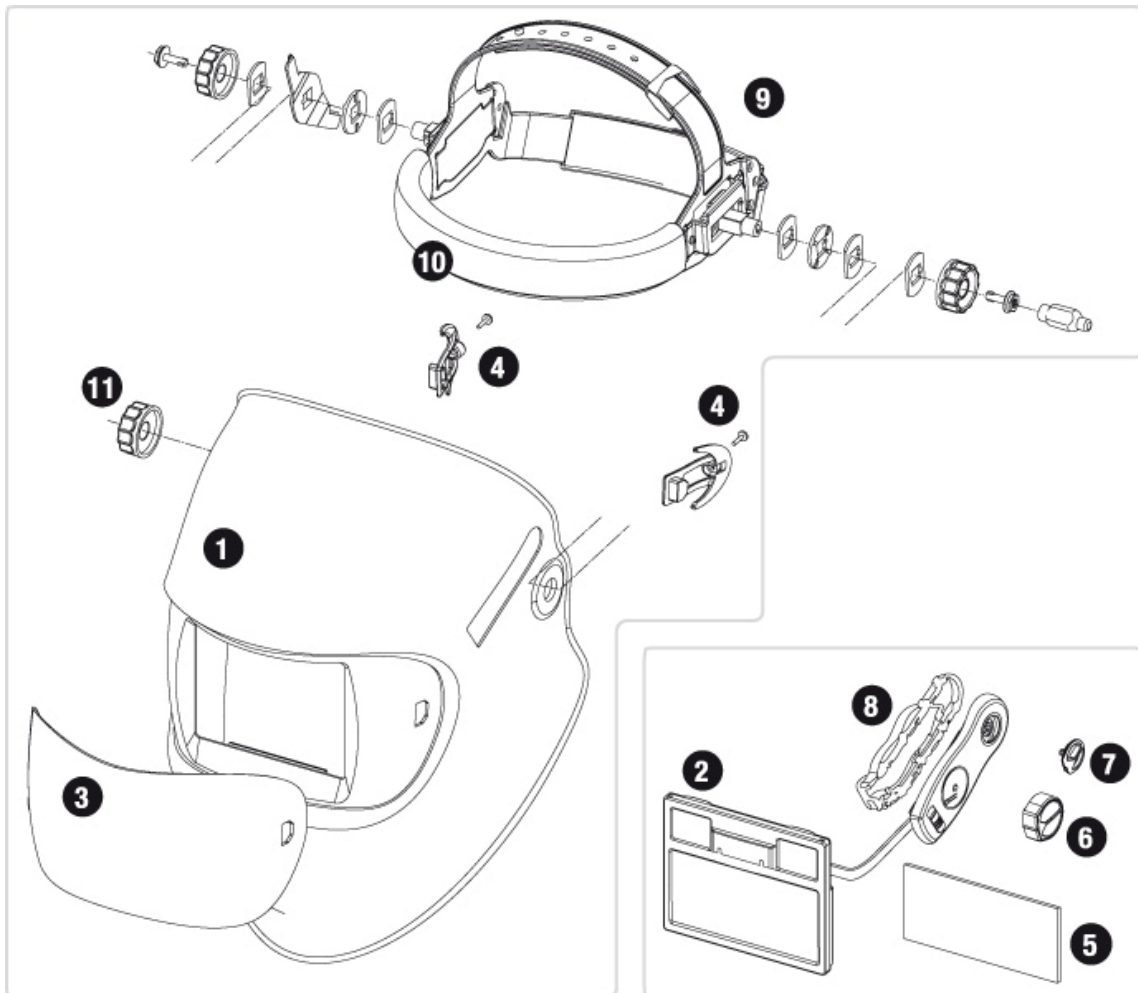

## Spare parts

No.	Description	Article No.	Quantity
Complete helmet	Optrel e650 shiny ruby	1006.310	1 pc
	Optrel e650 black (uncoated)	1006.300	1 pc
1 (a)	Replace helmet shell shiny ruby	5001.605	1 pc
1 (b)	Replace helmet shell black (uncoated)	5001.610	1 pc
2	Shade cartridge for Optrel e650	5012.440	1 pc
3 (a)	Front cover lens	5000.210	2 pcs
3 (b)	Front cover lens	5000.212	5 pcs
4	Repairset 2, Expert series (2 clips, 2 screws)	5003.501	1 pc
5	Inside cover lens	5000.001	5 pcs
6, 7, 8	Repairset 1, Expert series (1 potentiometer knob, 1 cover plate, 1 sensitivity knob)	5003.500	1 pc
9	Headgear	5003.250	1 pc
10	Sweatband	5004.073	2 pcs
11	Excentric knob for angle of inclination	5002.050	10 pcs